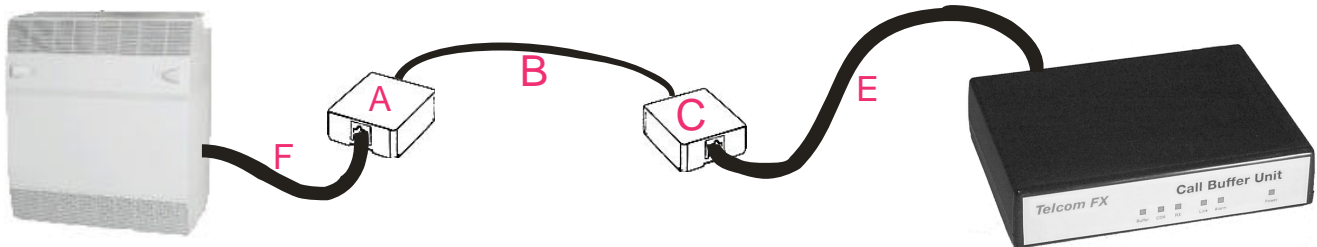

VTMS Technical Bulletin

Toshiba SMDR Wiring to TMS1000 Version 2.x Call Buffer Valid for All Strata / Strata DK / CTX Systems

The **Toshiba** telephone system uses a standard 6 wire modular jack for connection to **SMDR**.

The **TMS1000 Version 2.x Call Buffer** requires an 8 wire cable and jack for connection to **SMDR**.

To solve this problem in the simplest manner, you will need the following:

1. Standard Toshiba 6 wire RJ-11 telephone cord. (F below)
2. Standard 6 Wire RJ-11 Baseboard Jack (A below)
3. Standard 8 Wire RJ-45 Baseboard Jack (C below)
4. RJ-45 Modular Cable provided. (E below)

Confirm you have the correct type of cable for item 1 above, by taking the cord, and placing the two ends together side by side as shown in the diagram to the right. The color of the wires inside the plugs should be opposite to each other. In other words, the pins at the opposite ends (as shown) should have the same color.

1. Plug one end of the 6 wire telephone cord (F Below) into the **SMDR** jack of the **PIOU Card**.
2. Connect the other end of the cord into the standard 6 wire modular jack. (A Below)
3. Install and connect a 3 pair station cable (B Below) from the 6 wire jack (A Below), Near the KSU, to the 8 wire jack (C Below), Near the **TMS1000 Call Buffer**. (B Below)
  This cable should not exceed 500 feet.
4. Using the 8 wire modular cable provided, (E Below) plug the **TMS1000 Call Buffer (SMDR Port)** into the 8 wire jack (C Below).

Below is the wiring needed for connection inside each jack.:

6 Wire Jack Toshiba End A Color Code	3 Pair Station Cable B Color Code	8 Wire Jack Call Buffer End C Color Code	Signal Name	Source of Signal	Voltage (Measured relative to ground)
Red	White Blue	Yellow	DTR	Buffer	Between + 3v and + 15v If the Buffer Light is on or Between - 3v and - 15v If the Buffer Light is off
Black	White Green	Red	DCD	Toshiba	Between + 3v and + 15v
White	Blue White	Green	GND	Ground	0v
Blue	White Orange	Brown	RXD	Toshiba	Between - 3v to -15v