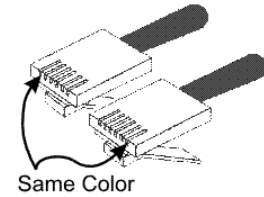

VTMS Technical Bulletin

Toshiba SMDR Wiring to TMS1000 Version 2.x Call Buffer Valid for All Strata / Strata DK / CTX Systems

The **Toshiba** telephone system uses a standard 6 wire modular jack for connection to **SMDR**.

The **TMS1000 Version 2.x Call Buffer** requires an 8 wire cable and jack for connection to **SMDR**.

To solve this problem in the simplest manner, you will need the following:

1. Standard Toshiba 6 wire RJ-11 telephone cord. (**F** below)
2. Standard 6 Wire RJ-11 Baseboard Jack (**A** below)
3. Standard 8 Wire RJ-45 Baseboard Jack (**C** below)
4. RJ-45 Modular Cable provided. (**E** below)

Confirm you have the correct type of cable for item 1 above, by taking the cord, and placing the two ends together side by side as shown in the diagram to the right. The color of the wires inside the plugs should be opposite to each other. In other words, the pins at the opposite ends (as shown) should have the same color.

1. Plug one end of the 6 wire telephone cord (**F** Below) into the **SMDR** jack of the **PIOU Card**.
2. Connect the other end of the cord into the standard 6 wire modular jack. (**A** Below)
3. Install and connect a 3 pair station cable (**B** Below) from the 6 wire jack (**A** Below), Near the KSU, to the 8 wire jack (**C** Below), Near the **TMS1000 Call Buffer**. (**B** Below)
  This cable should not exceed 500 feet.
4. Using the 8 wire modular cable provided, (**E** Below) plug the **TMS1000 Call Buffer (SMDR Port)** into the 8 wire jack (**C** Below).